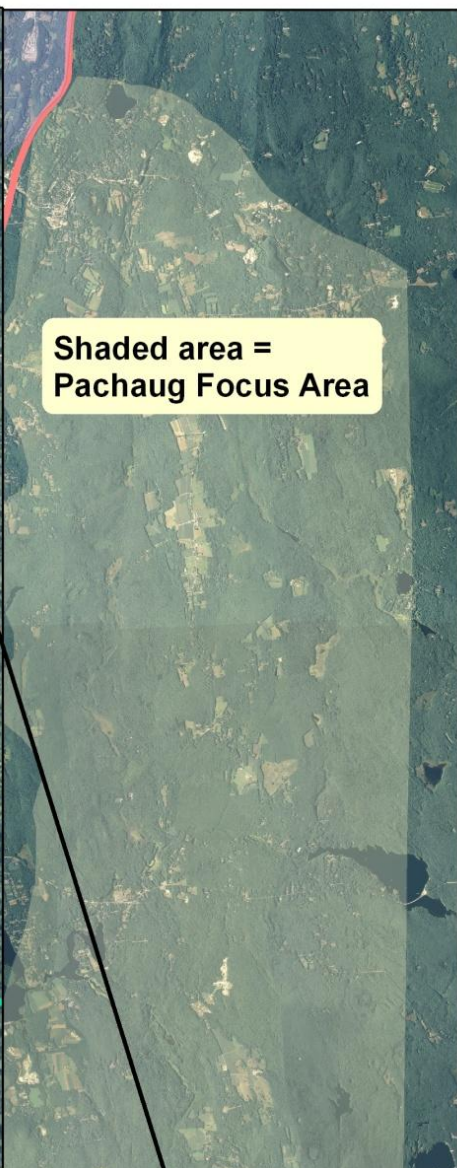

Even-aged management will create
NEC habitat in Stands 7-7 and 8-1.
Stand 9-7 is good existing habitat.

Shaded area =
Pachaug Focus Area

Number One ranked parcel in the
region for potential NEC restoration.