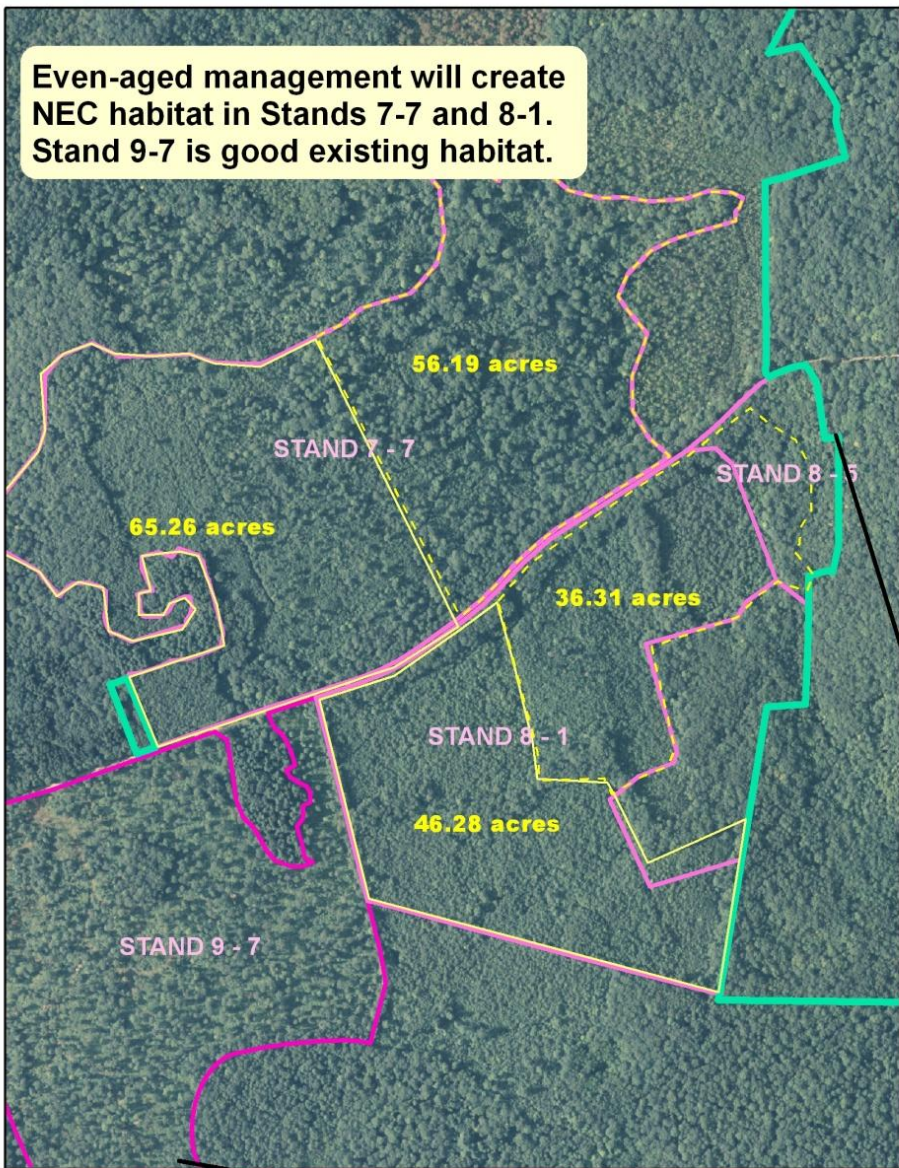

Even-aged management will create
NEC habitat in Stands 7-7 and 8-1.
Stand 9-7 is good existing habitat.

Shaded area =
Pachaug Focus Area

Number One ranked parcel in the
region for potential NEC restoration.