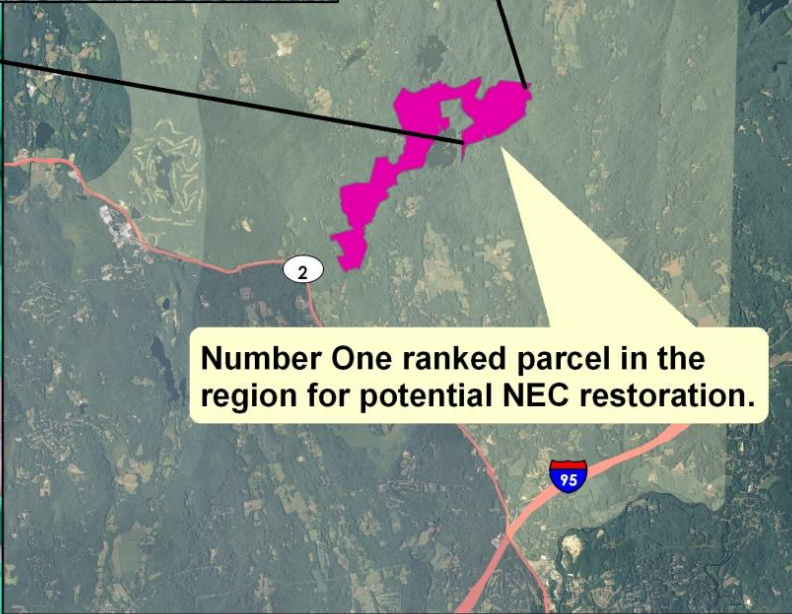

Even-aged management will create
NEC habitat in Stands 7-7 and 8-1.
Stand 9-7 is good existing habitat.

Shaded area =
Pachaug Focus Area

Number One ranked parcel in the
region for potential NEC restoration.