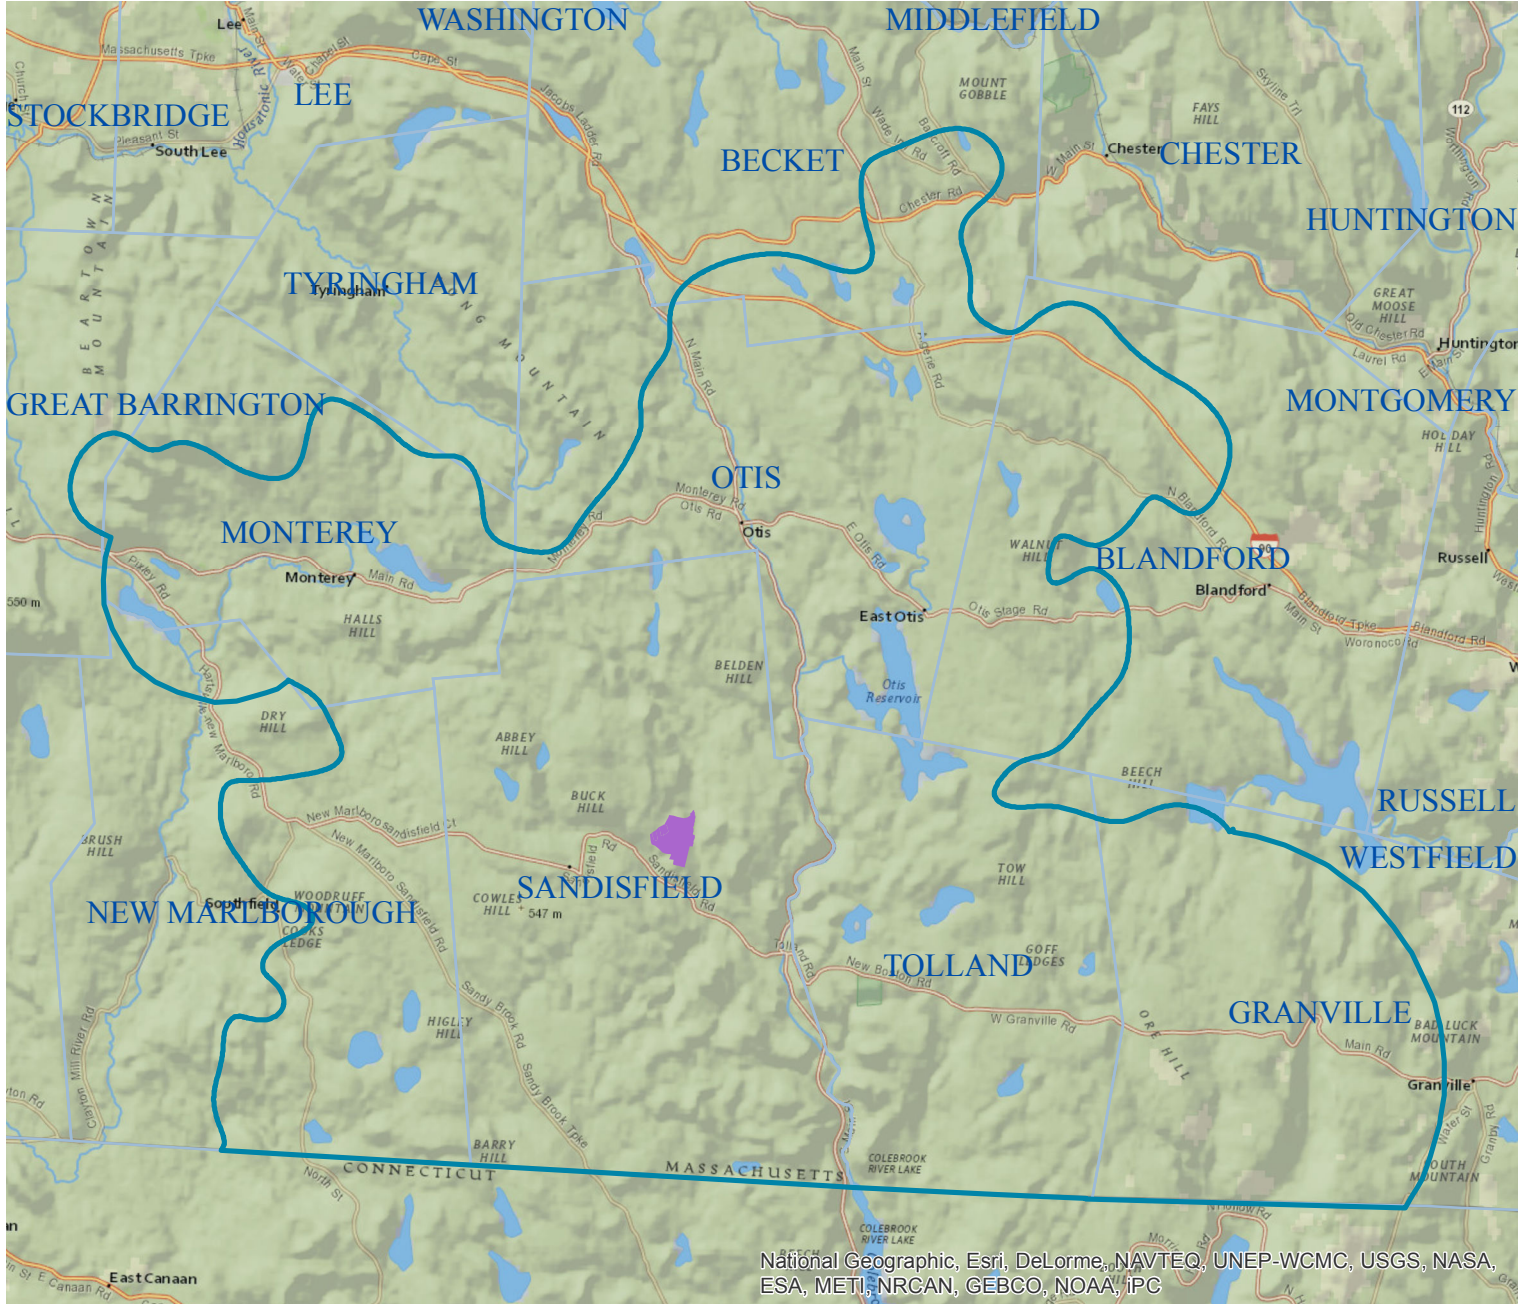

Location of the Berkshire Natural Resources Council  
Clam River Property within the  
Southern Berkshire New England Cottontail Focal Area

National Geographic, Esri, DeLorme, NAVTEQ, UNEP-WCMC, USGS, NASA, ESA, METI, NRCAN, GEBCO, NOAA, IPC

-  New England Cottontail Focal Area
-  Clam River Reserve