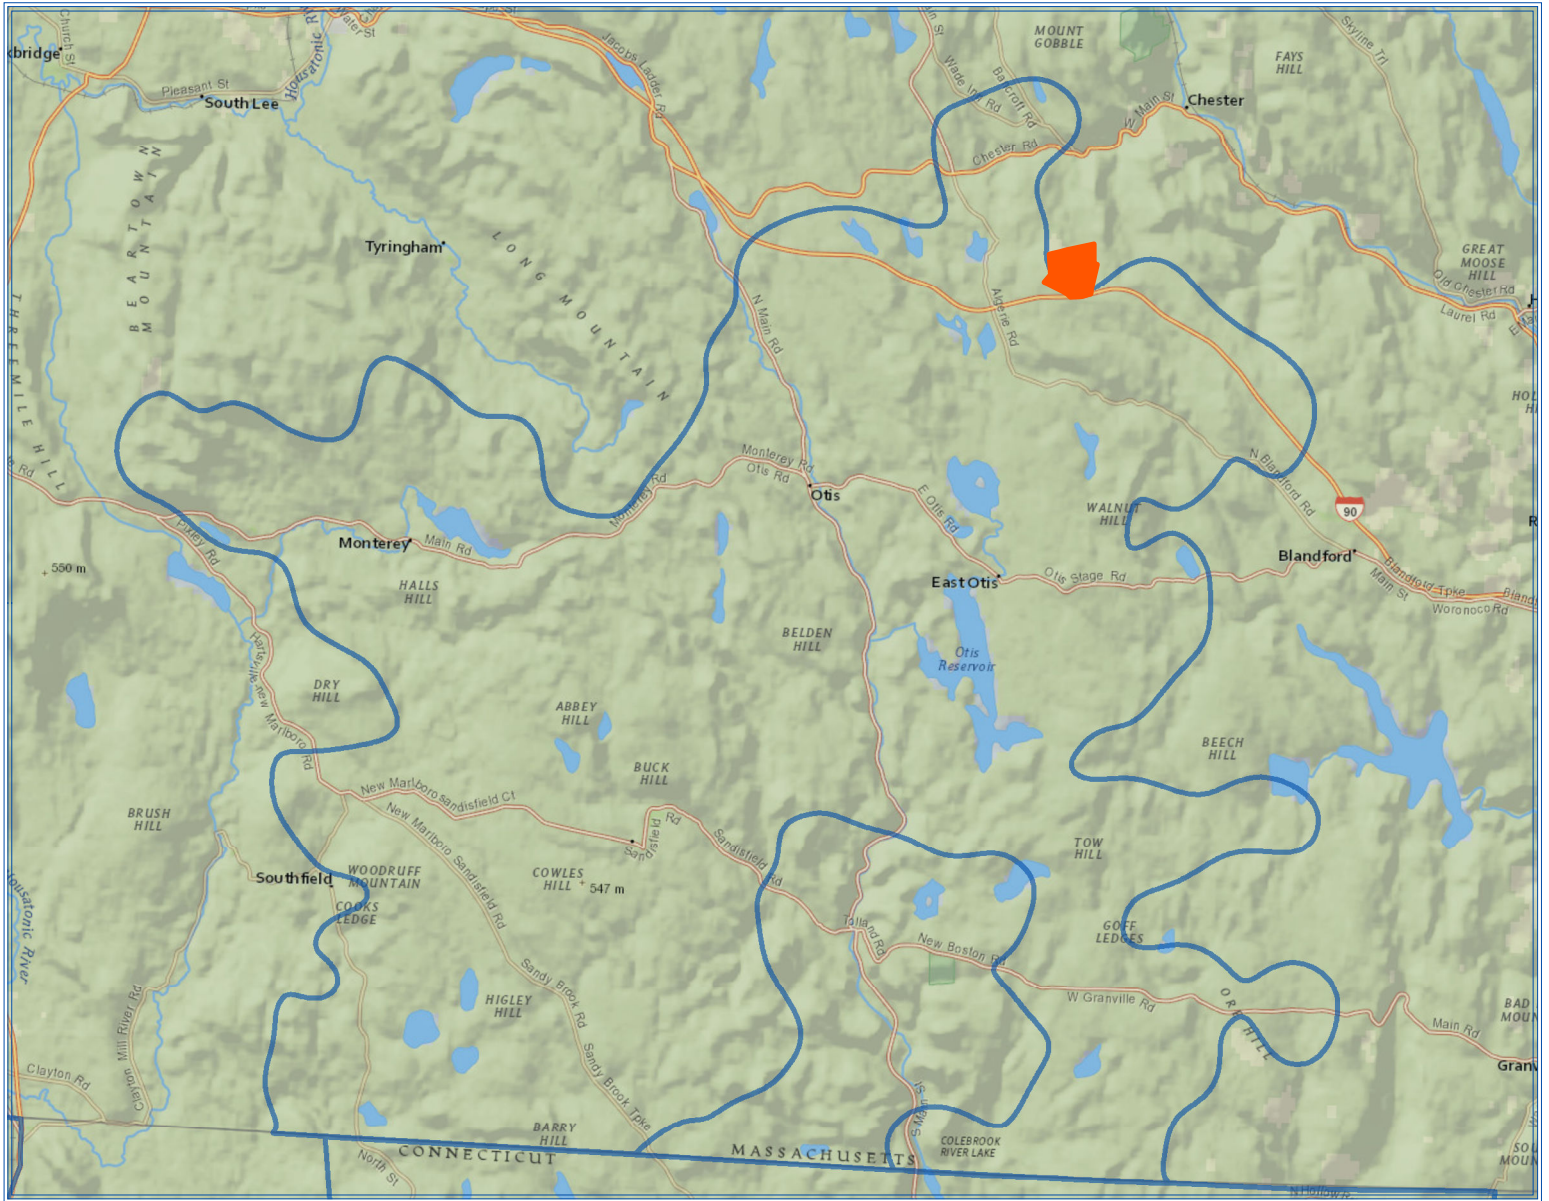

Figure 1: Location of the Becket Land Trust Historic Quarry and Forest Property within the New England Cottontail Berkshire Focal Area

- New England Cottontail Focal Area
- BLT\_Property